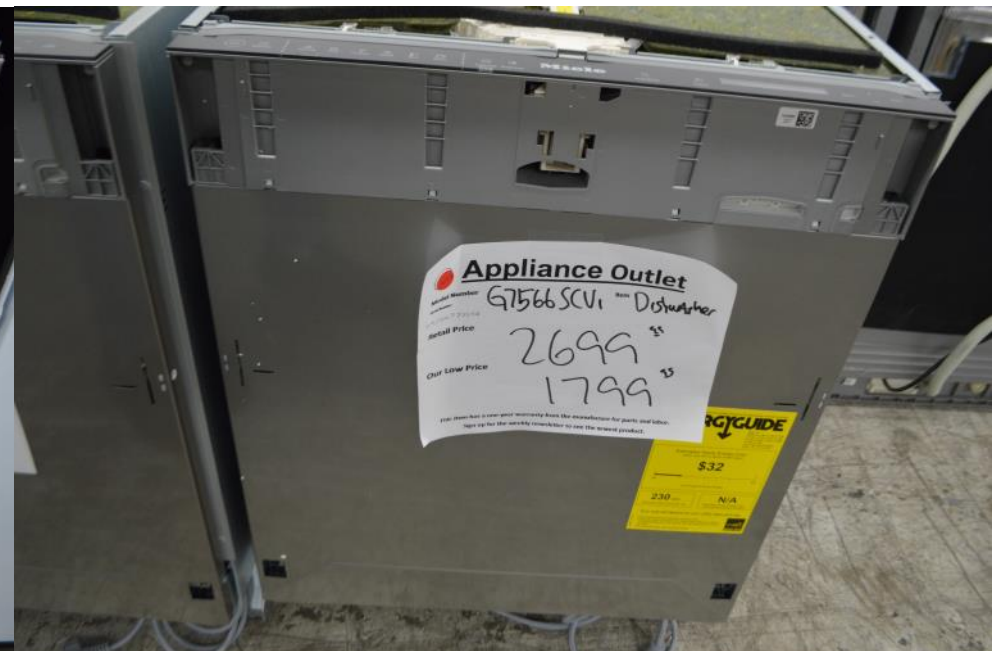

Weekly Newsletter

Appliance Outlet

2-10-24

By Robert Ehrig

This week we got a Viking load. We are also getting miele.

Late last week we got 36" Thor ranges too.

If your not too picky, it seems easy to put together sets.

\$ 4999.99

Viking
Counter depth
French door
Bottom freezer
Stainless steel
Fridge

\$ 2699.99

Viking
36" built in
Fridge
Right hinge
Single door
Bottom freezer

\$ 5999.99

Viking
42" built in
Fridge
Side by side
Ice in freezer

\$ 2199.99

Thor Kitchen 36" all gas range with 6 burners and air frier in oven

\$ 2599.99

Miele dishwasher starting at \$999.99

Miele

Built in fridges

Stainless steel

36" fridge