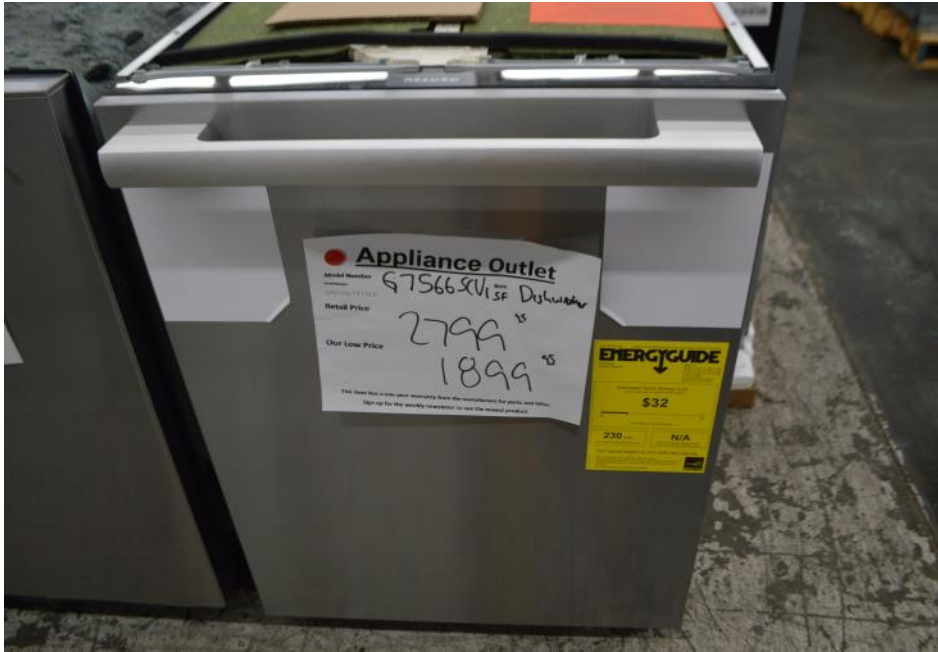

Weekly Newsletter

Appliance Outlet

2-10-24

By Robert Ehrig

This week we got a Viking load. We are also getting miele.

Late last week we got 36" Thor ranges too.

If your not too picky, it seems easy to put together sets.

\$ 4999.99

Viking
Counter depth
French door
Bottom freezer
Stainless steel
Fridge

\$ 2699.99

Viking
36" built in
Fridge
Right hinge
Single door
Bottom freezer

\$ 5999.99

Viking
42" built in
Fridge
Side by side
Ice in freezer

\$ 6999.99

Viking
30" ovens
French door on top
Drop down door below
Double convection

\$ 5999.99

Several Clear Ice makers with and without pumps Top hat (whisky) Ice
Starting at \$ 1499.99

Thor Kitchen 36" all gas range with 6 burners

\$ 2199.99

Thor Kitchen 36" all gas range with 6 burners and air frier in oven

\$ 2599.99

Miele dishwasher starting at \$999.99

Miele

Built in fridges

Stainless steel

36" fridge