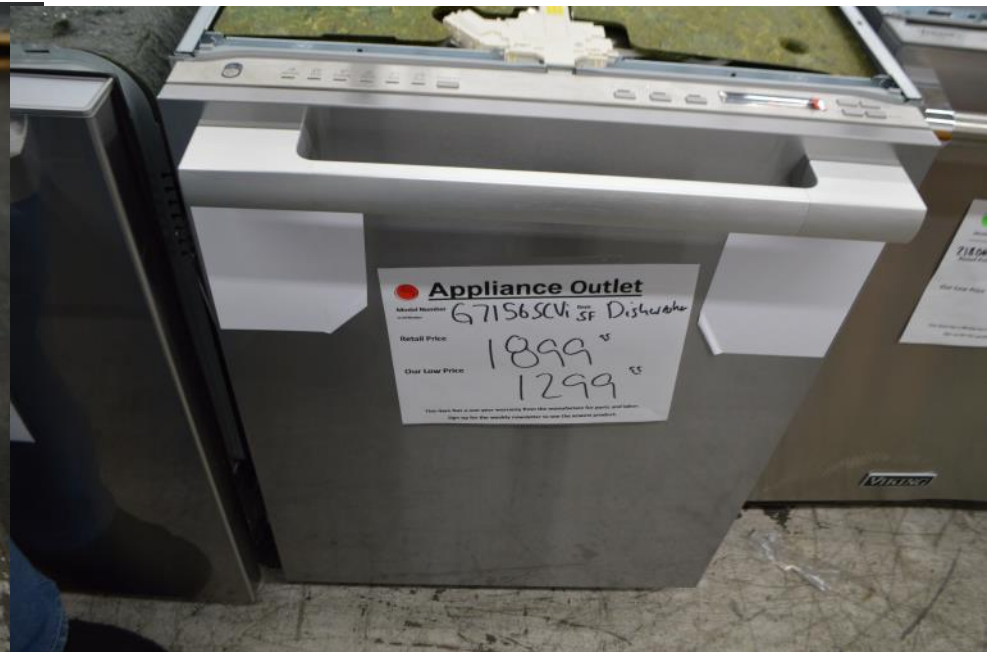

\$ 4999.99

Viking
Counter depth
French door
Bottom freezer
Stainless steel
Fridge

\$ 2699.99

Viking
36" built in
Fridge
Right hinge
Single door
Bottom freezer

\$ 5999.99

Viking
42" built in
Fridge
Side by side
Ice in freezer

\$ 6999.99

Viking
30" ovens
French door on top
Drop down door below
Double convection

\$ 5999.99

Several Clear Ice makers with and without pumps Top hat (whisky) Ice
Starting at \$ 1499.99

Thor Kitchen 36" all gas range with 6 burners

\$ 2199.99

Thor Kitchen 36" all gas range with 6 burners and air frier in oven

\$ 2599.99

Miele dishwasher starting at \$999.99

Miele

Built in fridges

Stainless steel

36" fridge