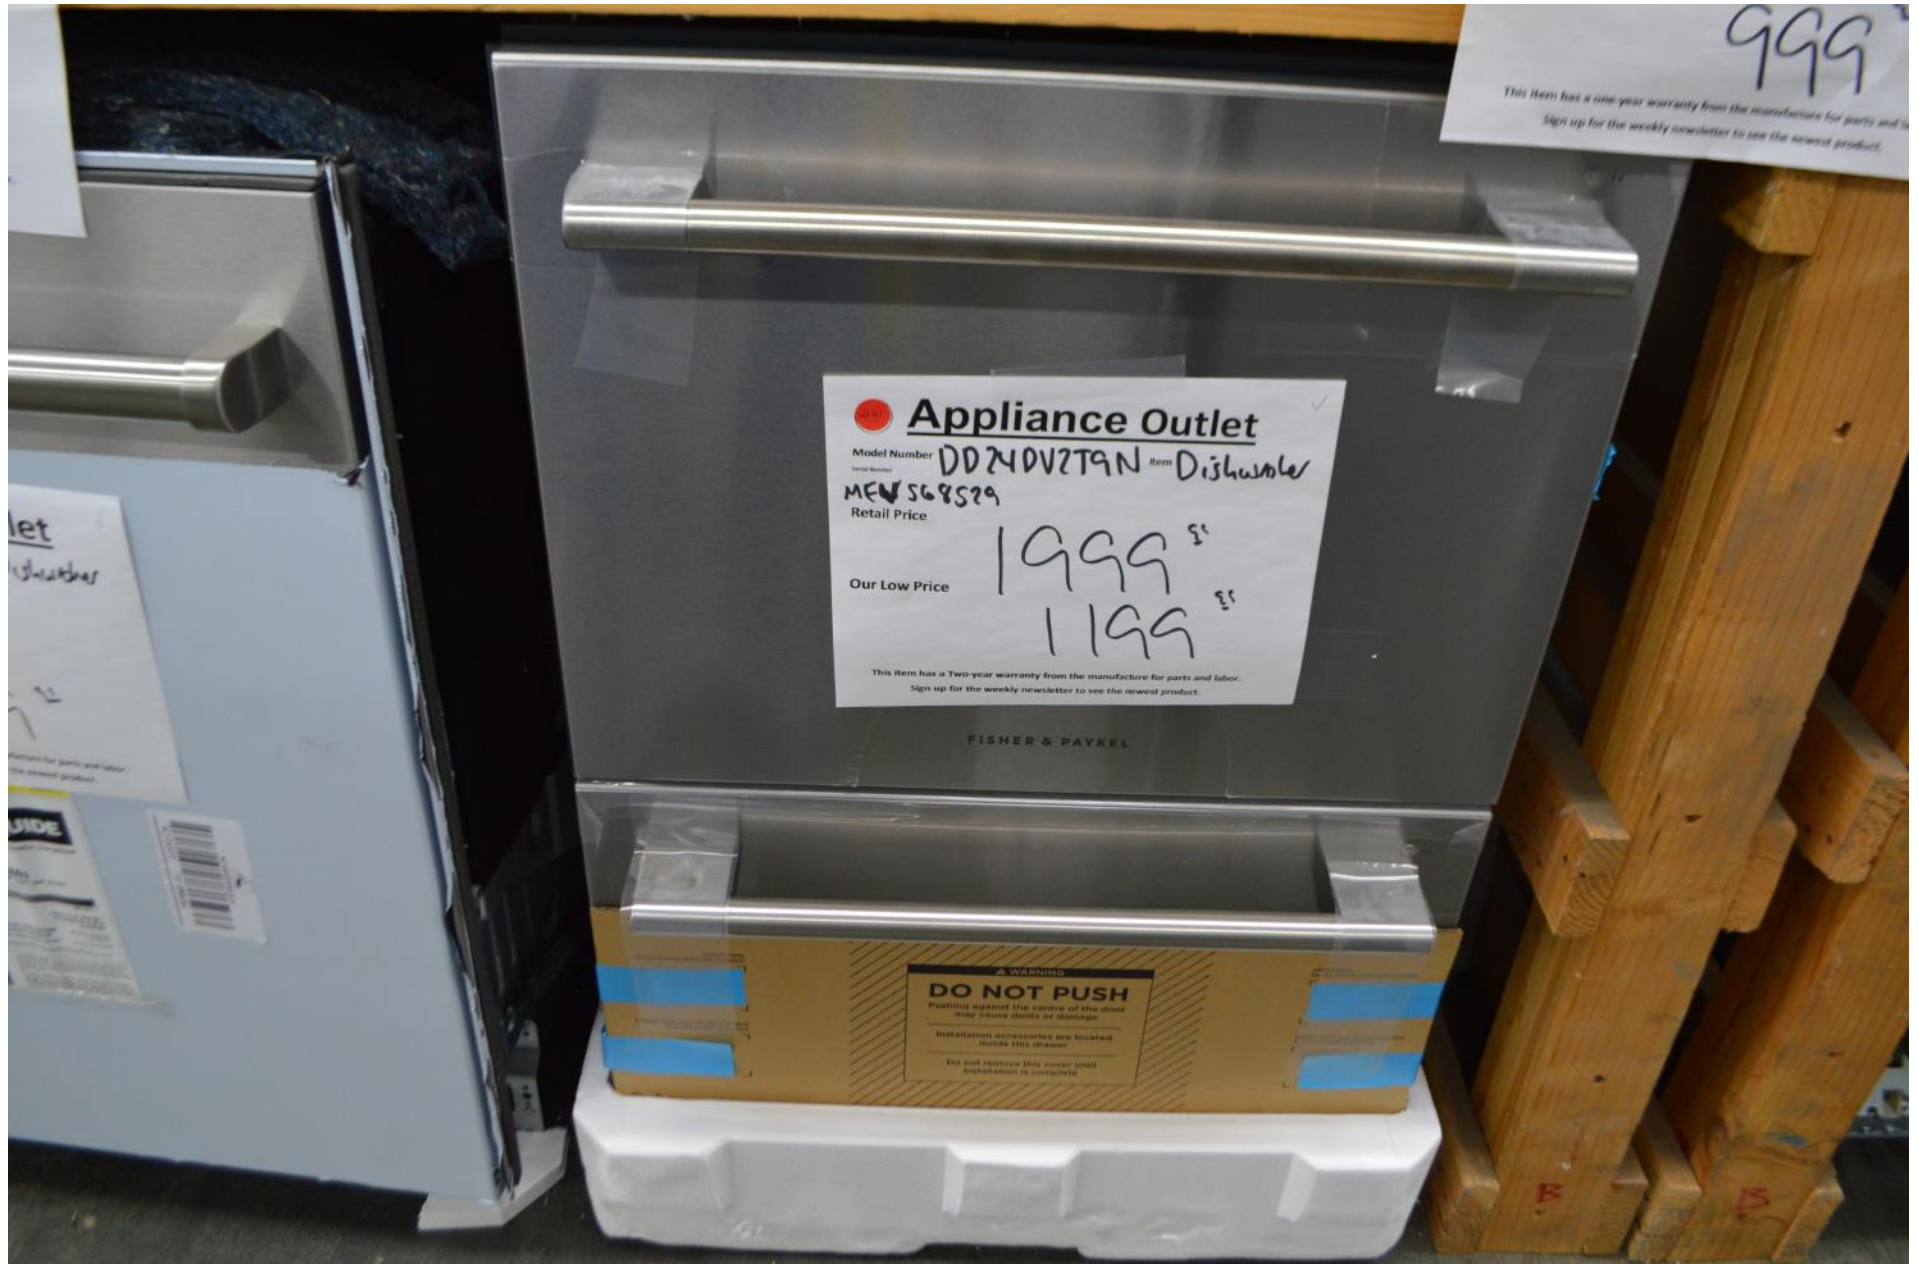

Fisher Paykel double drawer dishwasher

$ 1199.99