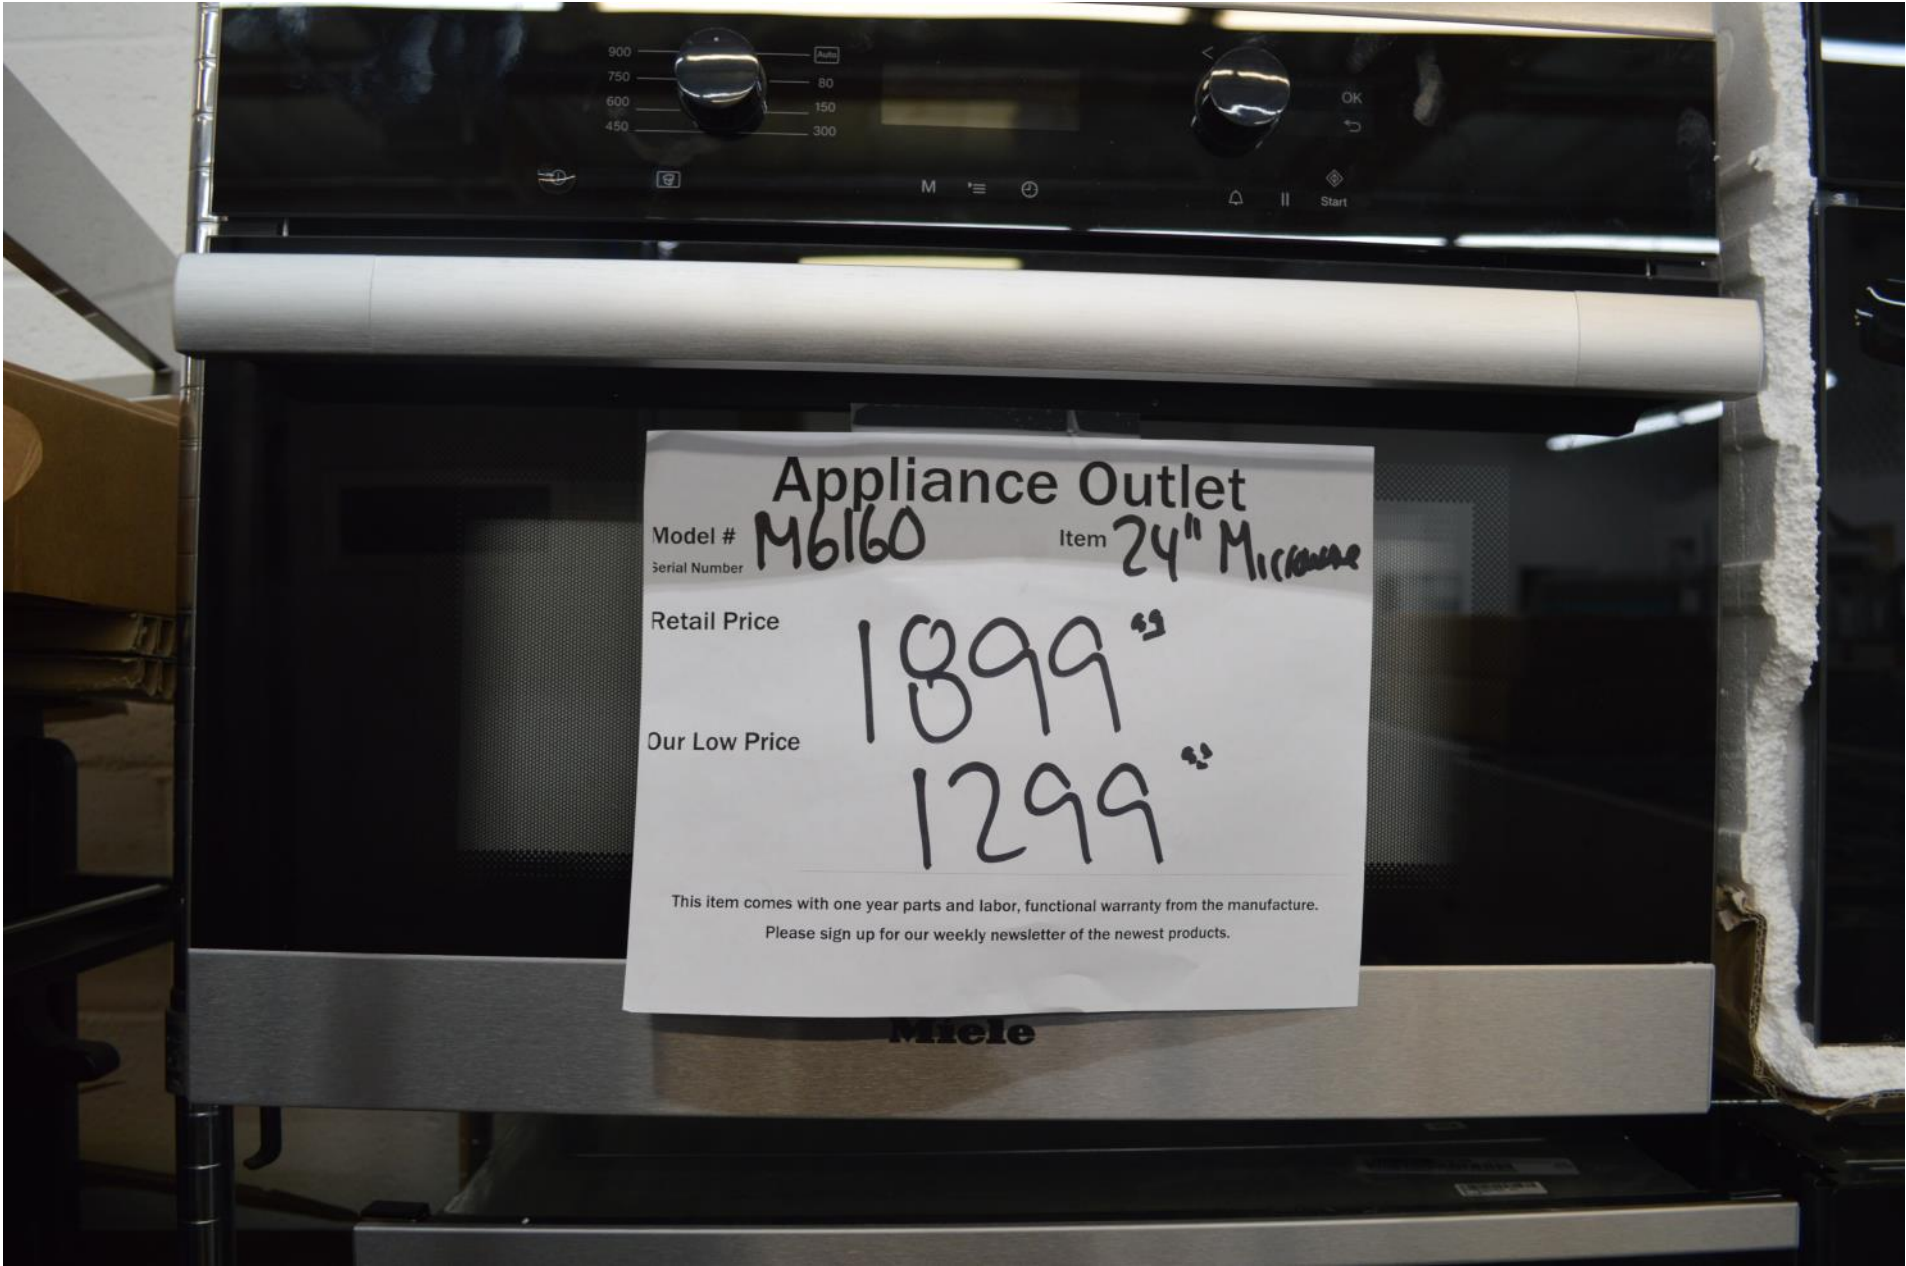

KWT6322UG ... \$ 2399.99

Miele 36" all gas range with 4 burners and griddle. Super nice.

HR1136GGD . . . \$ 5299.99

Miele 24" non plumbed coffee maker with milk storage.

VCA6800 ... \$ 2599.99

Appliance Outlet
Model # CVA6800 Item 24" Coffee
Serial Number
Retail Price 3699⁹⁹
Our Low Price 2599⁹⁹
This item comes with one year parts and labor, functional warranty from the manufacture. Please sign up for our weekly newsletter of the newest products.

Appliance Outlet
Model # VAC200
Serial Number

Miele 24" built in microwave

M6040 . . . \$799.99

Miele Microwave with convection cooking

M6160 . . . \$ 1299.99

Appliance Outlet
Model # M6160 Item 24" Microwave
Serial Number
Retail Price 1899⁹⁹
Our Low Price 1299⁹⁹