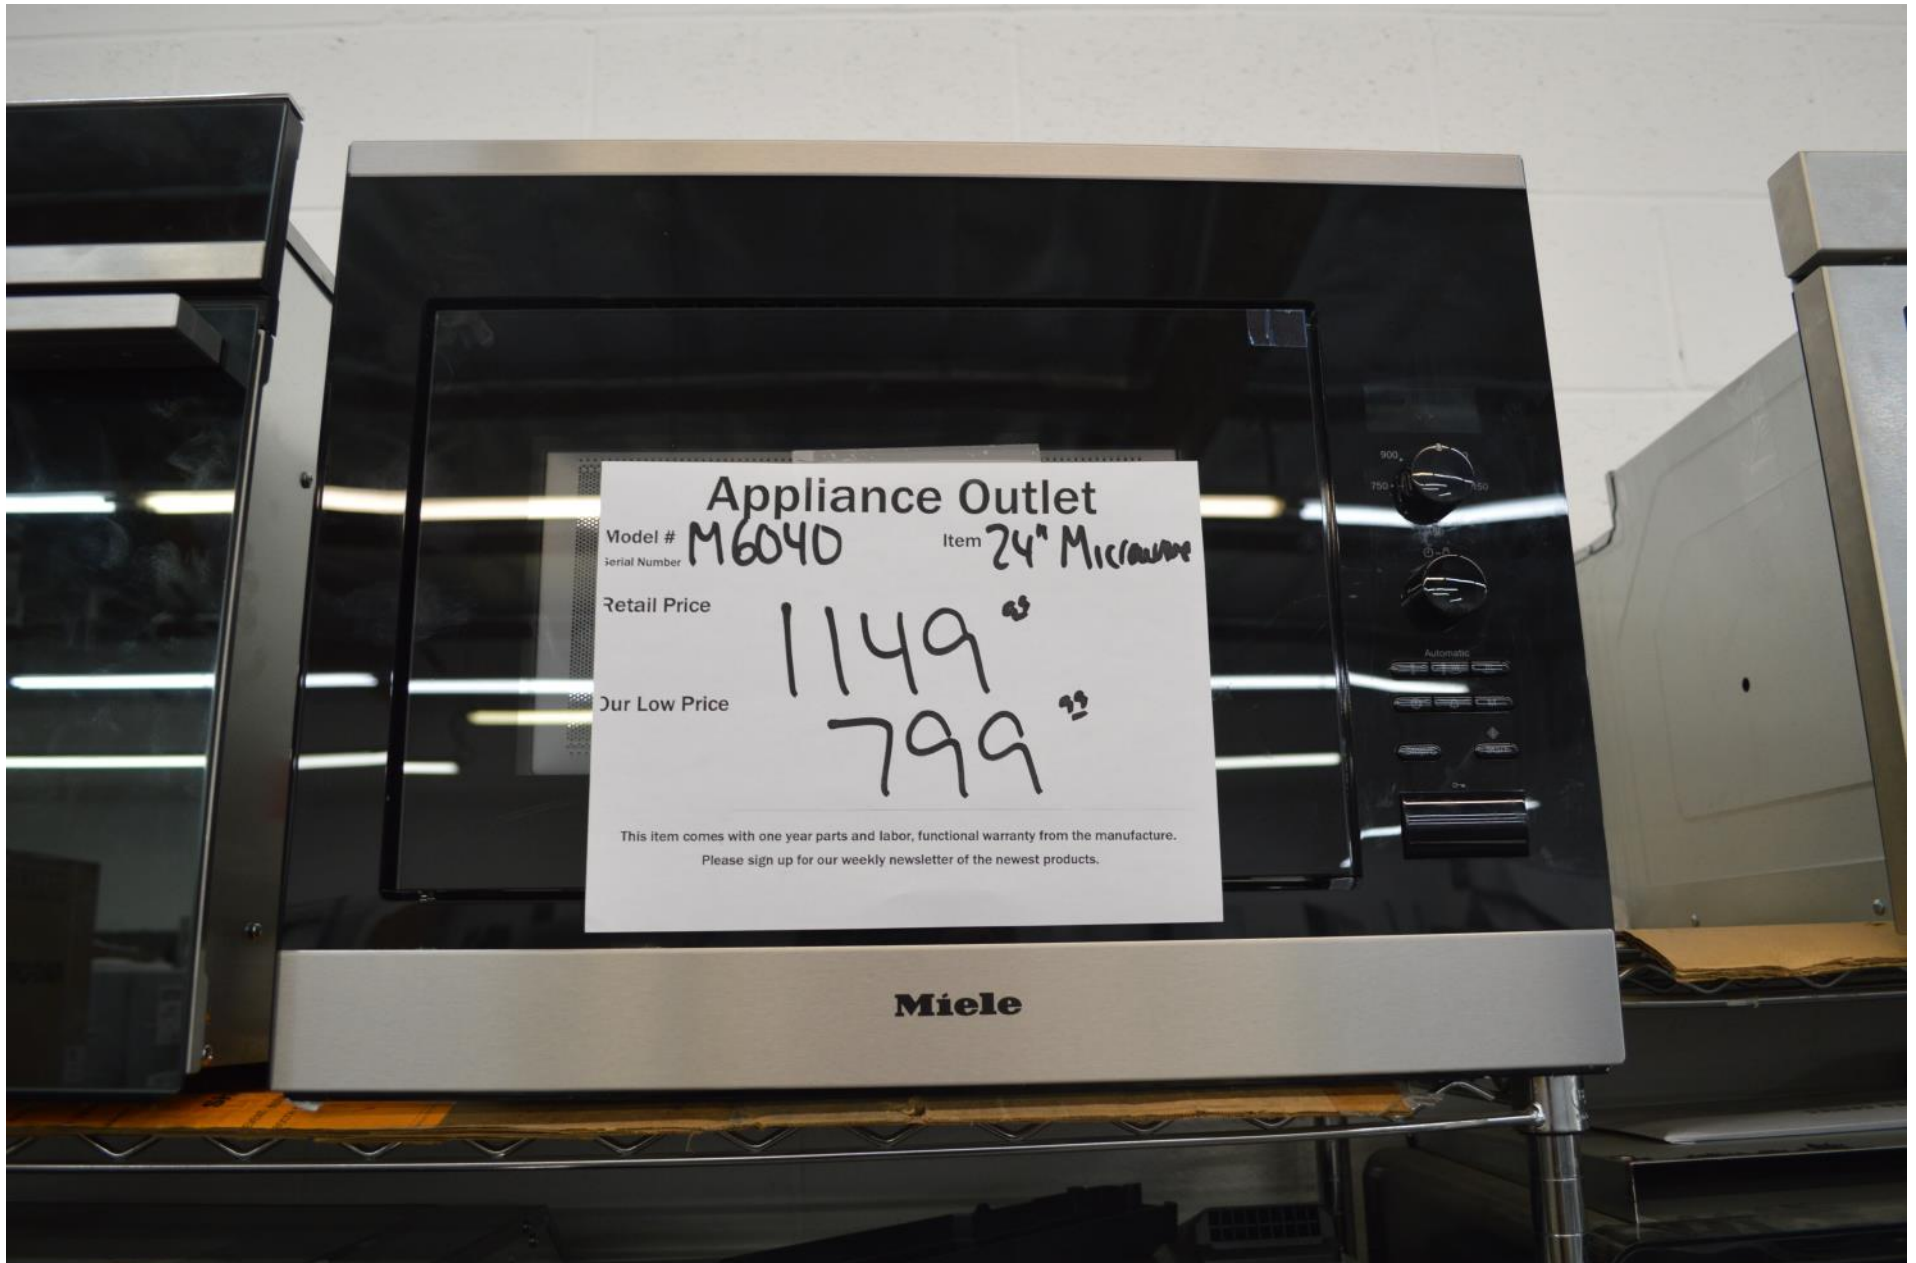

KWT6322UG ... \$ 2399.99

Miele 36" all gas range with 4 burners and griddle. Super nice.

HR1136GGD . . . \$ 5299.99

Miele 24" non plumbed coffee maker with milk storage.

VCA6800 ... \$ 2599.99

Appliance Outlet
Model # CVA6800 Item 24" Coffee
Serial Number
Retail Price 3699⁹⁹
Our Low Price 2599⁹⁹
This item comes with one year parts and labor, functional warranty from the manufacture. Please sign up for our weekly newsletter of the newest products.

Appliance Outlet
Model # VAC200
Serial Number

Miele 24" built in microwave

M6040 . . . \$799.99

Miele Microwave with convection cooking

M6160 . . . \$ 1299.99

Appliance Outlet
Model # M6160 Item 24" Microwave
Serial Number
Retail Price 1899⁹⁹
Our Low Price 1299⁹⁹